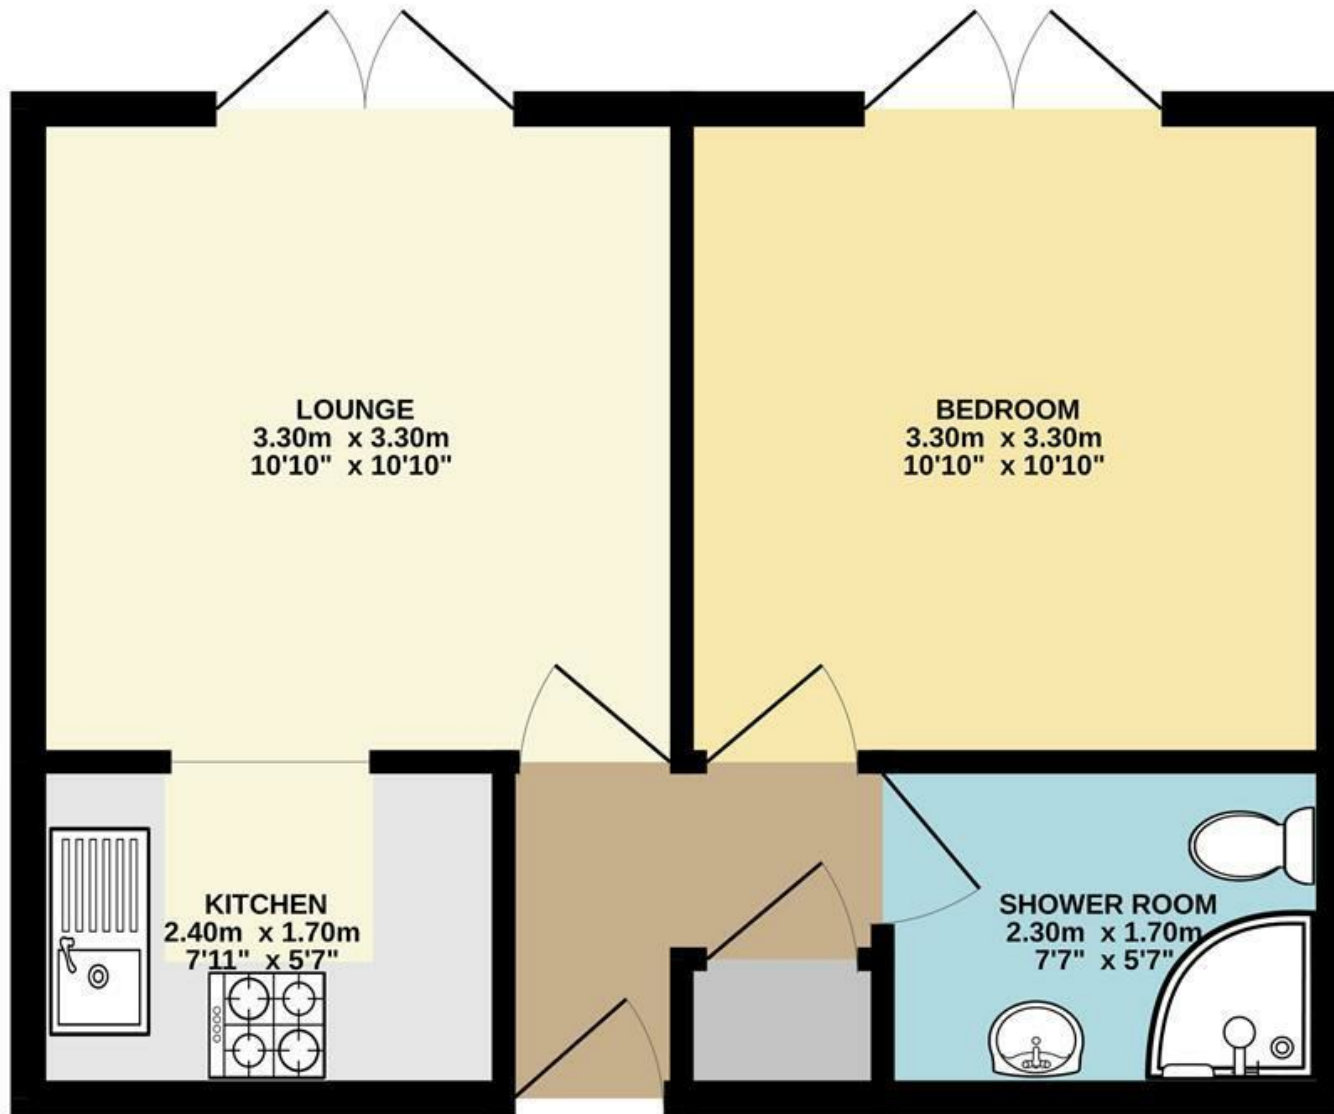

Let's talk

01603 660000

sales@abbotfox.co.uk

@abbotfox

EPC RATING -

Disclaimer – In accordance with the Property Misdescriptions Act, the company abbotFox gives notice that all descriptions, references to condition, necessary permissions for use and other details are given in good faith and believed to be correct, but any purchaser should not rely on them as statements of fact, and must satisfy themselves by inspection or other means, as to their accuracy.